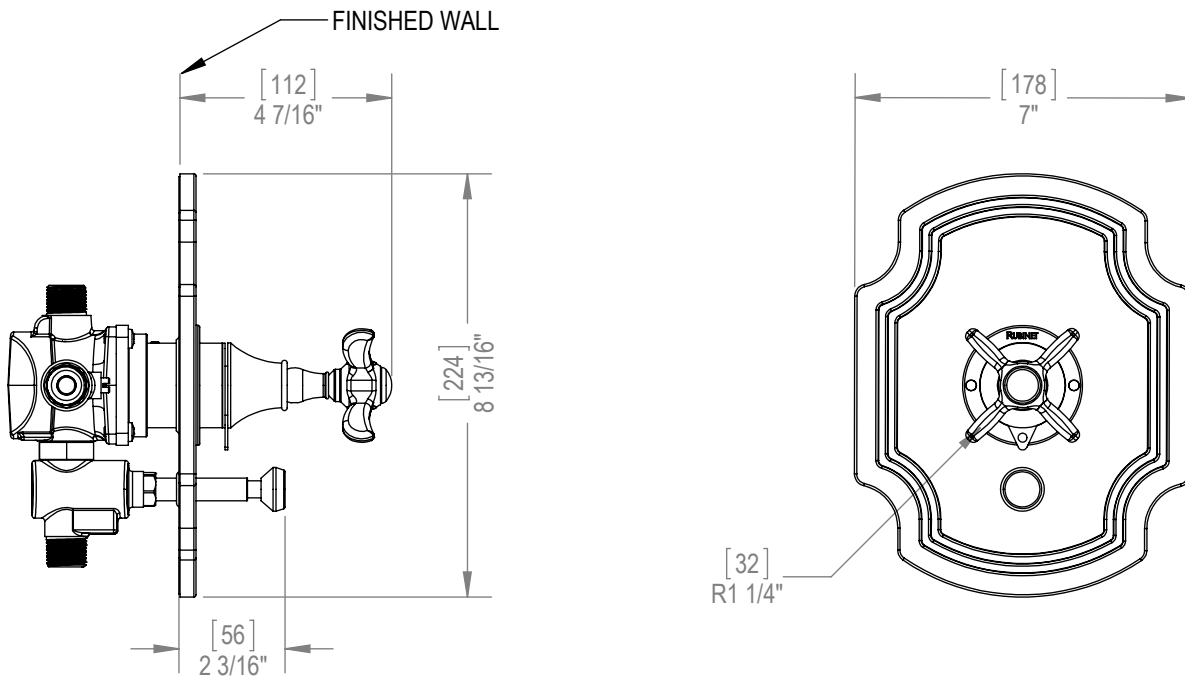

2YRBRVC
Pressure Balance Valve Only with
Diverter & Stops
MODEL NUMBER : 2YRBRVC-XX-XX

Critical Dimensions